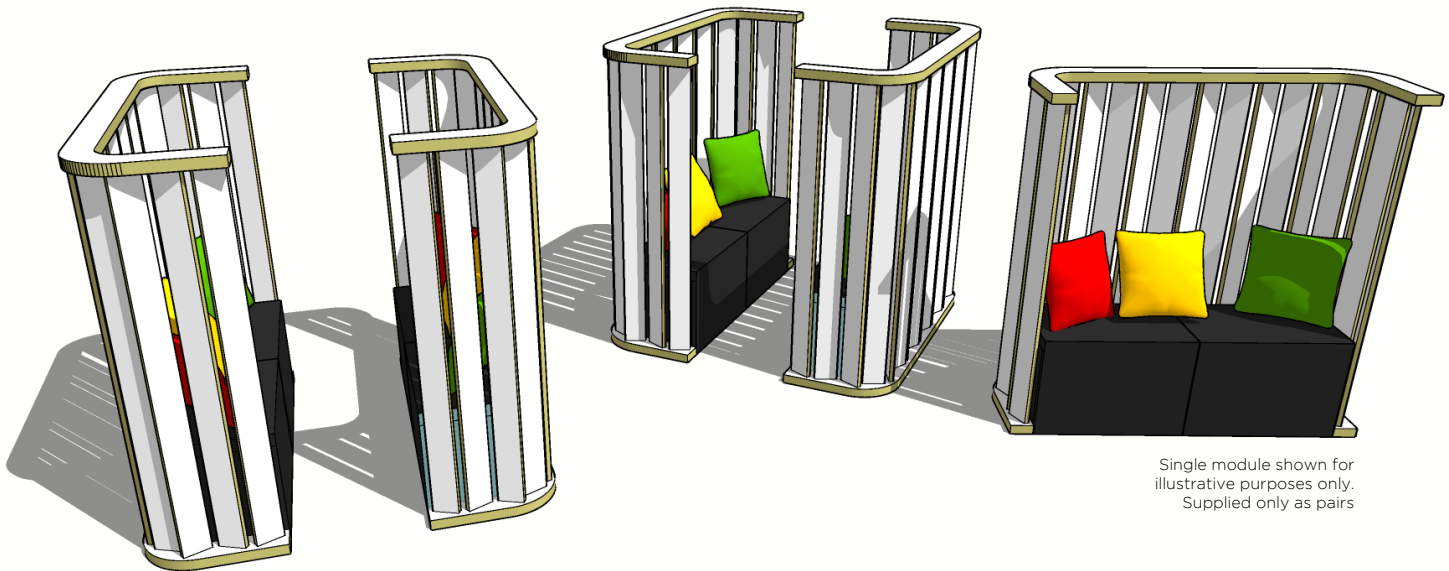

LF05 RETREAT SOFAPOD

DATA SHEET

Single module shown for illustrative purposes only. Supplied only as pairs

LF05-14-M

The Retreat SofaPod provides a safe space for learners to reflect: somewhere for them to read or consider. The angled slatted sides allow for passive supervision. The black upholstery has been specified to be incredibly hardwearing whilst concealing any graffiti

FINISHES

Please contact us for samples

External faces

White MFC

Edges

Ply-effect ABS

Upholstery

1000d black Cordura®

DIMENSIONS

all measurements in mm

Per module

1480L x 505D x 1480H

Overall footprint

1480 x 1480

Leaving a 470 gap

OPTIONS

Please contact

LF05-04-F

Set of 6 scatter cushions
(available Summer 2018)