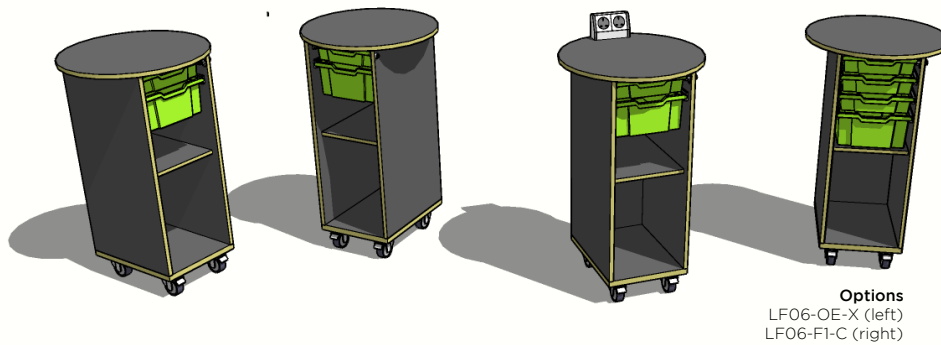

LF06 DASH

DATA SHEET

LF06-92-M

Dash provides storage (the top tray is lockable) as well as shelf-space for lever arch files and a workspace for your laptop. You can add two more trays and/or a double power socket as options.

FINISHES

Please contact us for samples

Carcase

Charcoal grey

Edge

Ply-effect ABS

Trays

Learniture® green (Pantone 382C)

DIMENSIONS

all measurements in mm

Cabinet

364W x 500D x 938H

Worksurface

620Ø

OPTIONS

LF06-OE-X

Double socket with lead

LF06-F1-C

Additional 2 shallow trays and runners